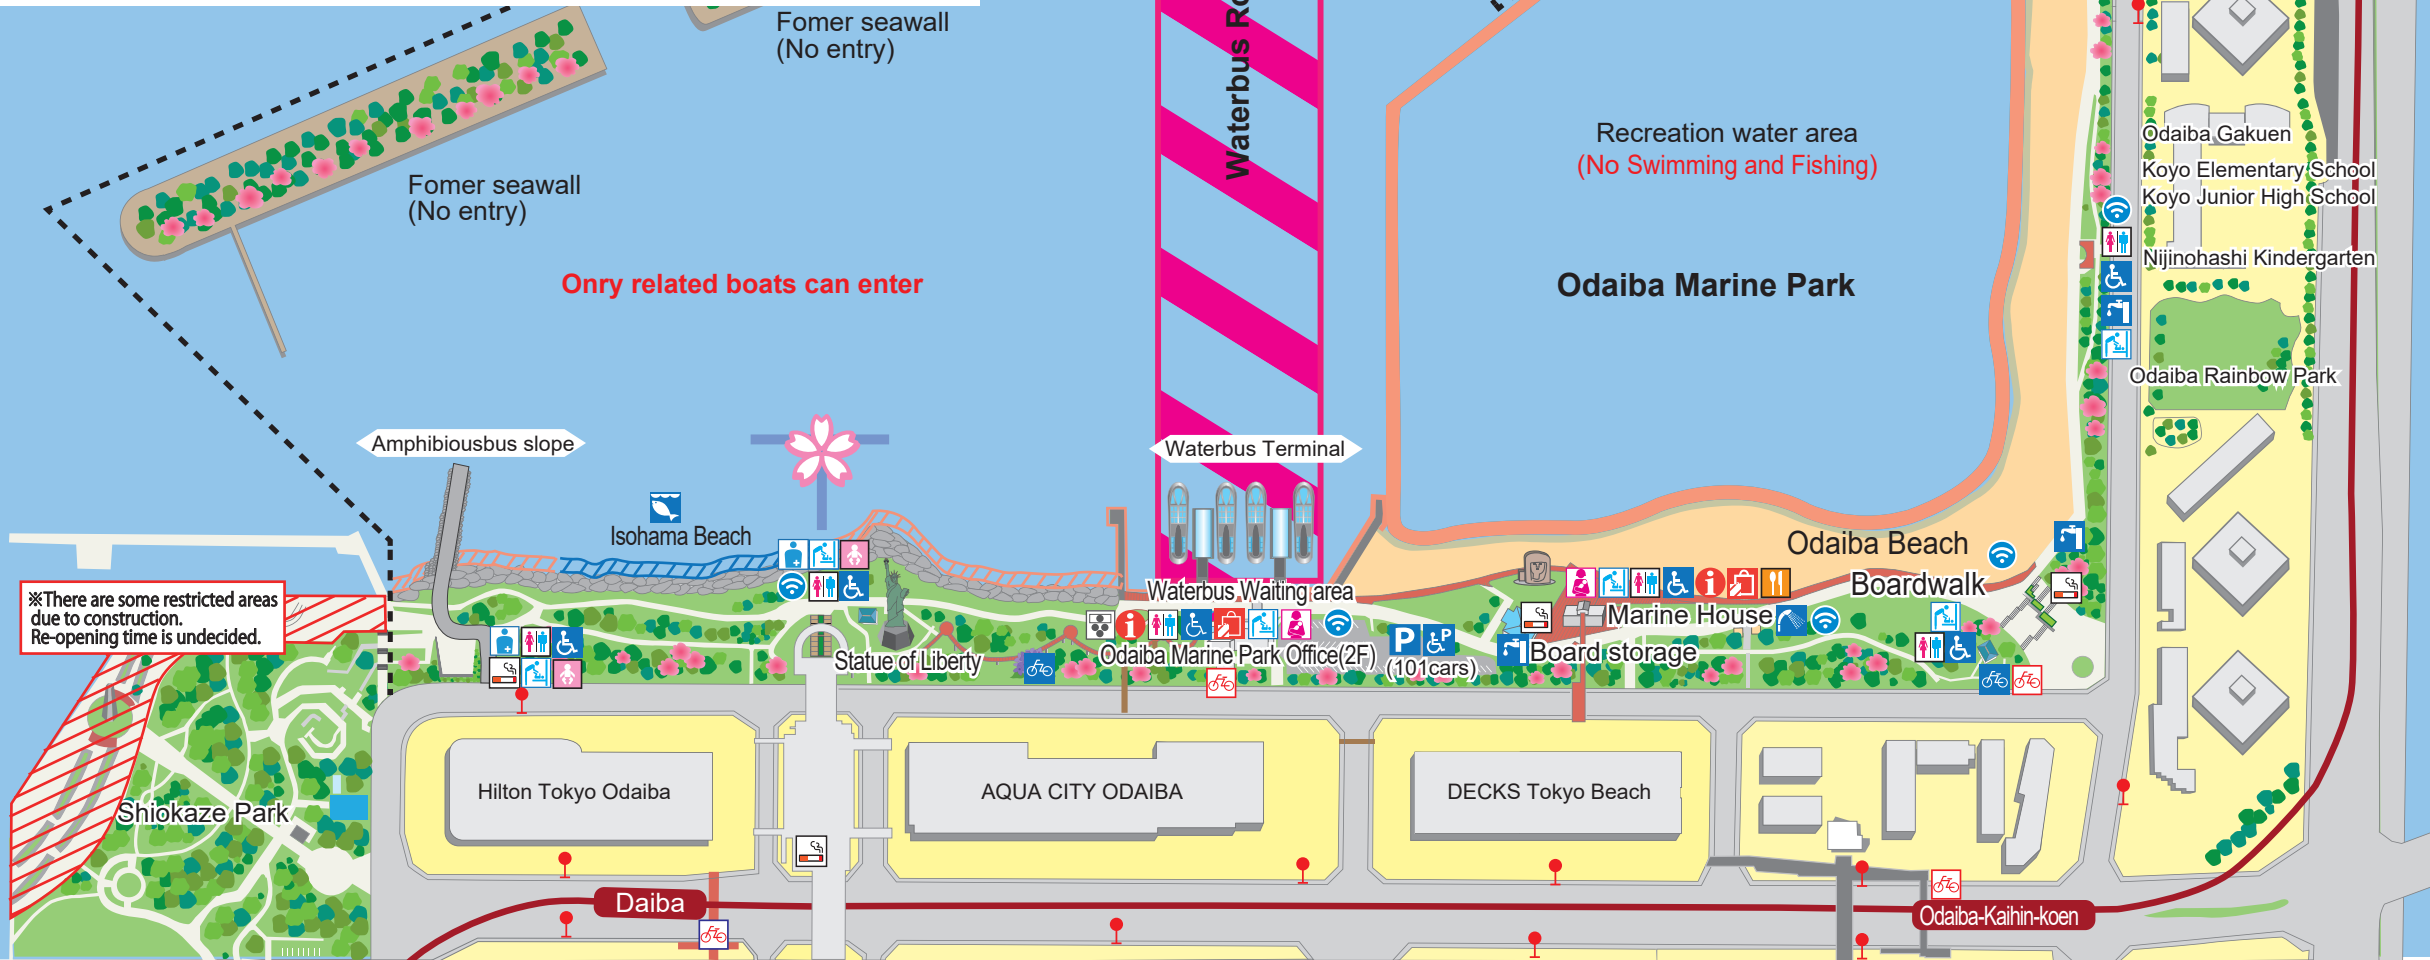

# Odaiba Marine Park & Daiba Park (お台場海浜公園 & 台場公園)

## Facilities Guide

- |                                     |                                      |                 |
|-------------------------------------|--------------------------------------|-----------------|
| Parking area                        | Shop                                 | Information     |
| Toilet                              | Restaurant                           | Bus stop        |
| Accessible toilet                   | Foot wash                            | Fishing         |
| Accessible parking                  | Shower                               | Wi-Fi           |
| Baby chair                          | Bike parking                         | Community cycle |
| Baby bed                            | Unmanned register                    | Smoking area    |
| Nursing room                        | Money changer                        |                 |
| Ostomate toilet                     | Swimming and Fishing prohibited area |                 |
| Fishing possible area               | Fishing prohibited area              |                 |
| Tokyo Aqua Symphony (Fountain show) |                                      |                 |

※There are some restricted areas due to construction. Re-opening time is undecided.