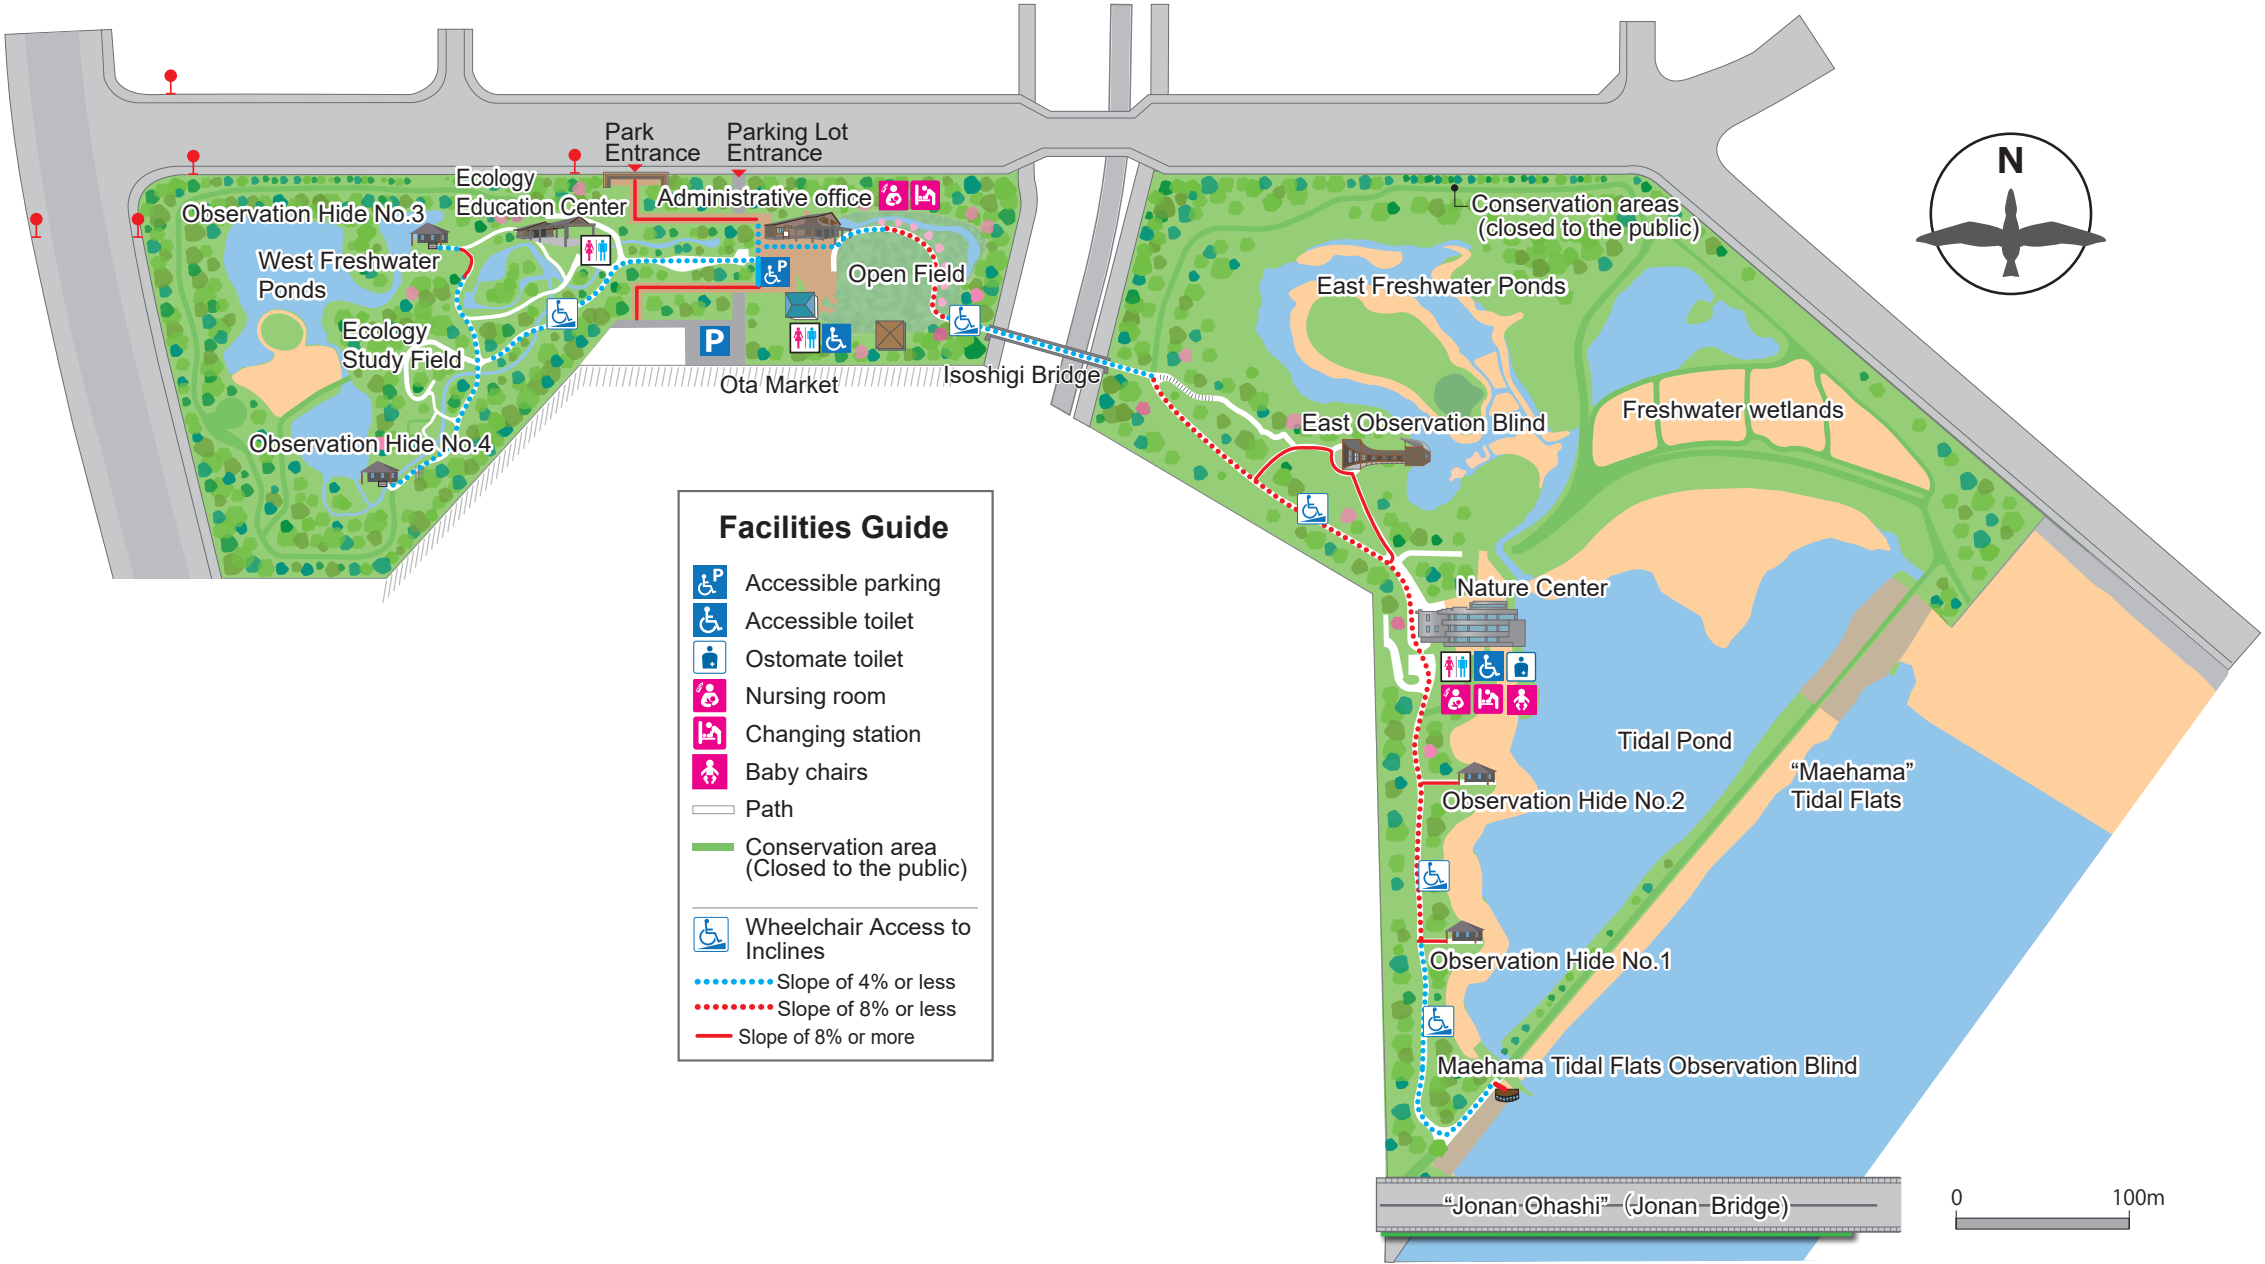

Tokyo Port Wild Bird Park (東京港野鳥公園)

Facilities Guide

- Accessible parking
- Accessible toilet
- Ostomate toilet
- Nursing room
- Changing station
- Baby chairs
- Path
- Conservation area (Closed to the public)
- Wheelchair Access to Inclines
- Slope of 4% or less
- Slope of 8% or less
- Slope of 8% or more