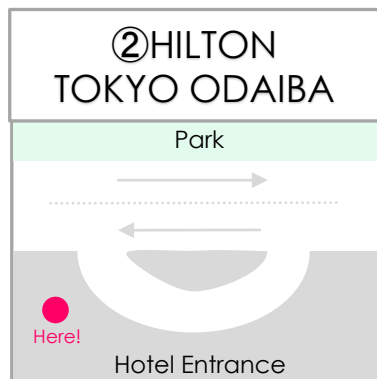

FREE LOOP BUS

for Passengers and Crews

4/16 (THU)

Have a wonderful time in Tokyo!

Time Schedule

- ※No need to make a reservation, it is first come, first-served basis.
- ※Departing schedule may be changed or be cancelled without notification in advance.
- ※Sometimes the bus will not come on time because of traffic congestion

Boarding Area

This is the mark of this service ↓↓↓

Free Loop bus stop For
. . . . 行 無料巡回バス乗り場

Tokyo Metropolitan Government