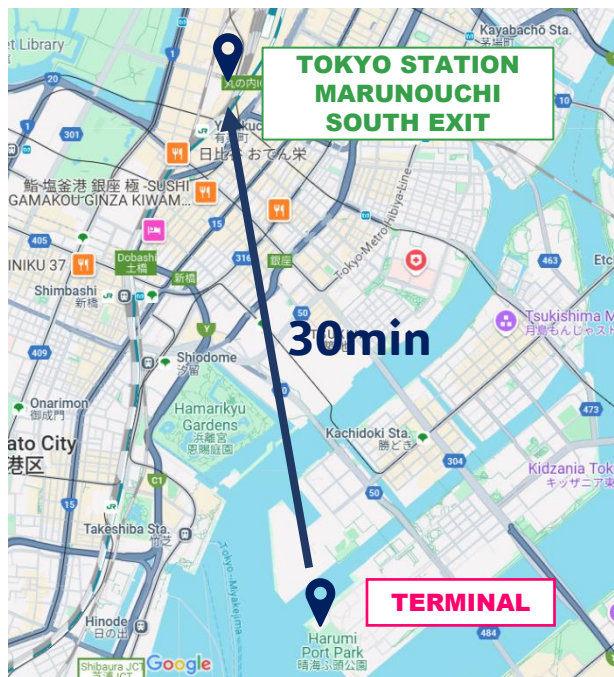

FREE SHUTTLE BUS

for Passengers and Crews
3/23(MON)

**HARUMI CRUISE
TERMINAL**

**Near
TOKYO STATION
MARUNOUCHI
SOUTH EXIT**

8:30~11:30

Every 15~30 minutes

**NANKO
PARKING LOT**

**HARUMI CRUISE
TERMINAL**

8:45~11:30

Every 15~30 minutes

Bus schedules are subject to change. Please check with the shuttle bus staff for the latest operation status.

TERMINAL → TOKYO STATION

*2-3 min walk from Drop-off point to Tokyo station
*15 min walk from Tokyo station to Nanko Parking Lot

Important: Please note that the drop-off and pick-up point are different.