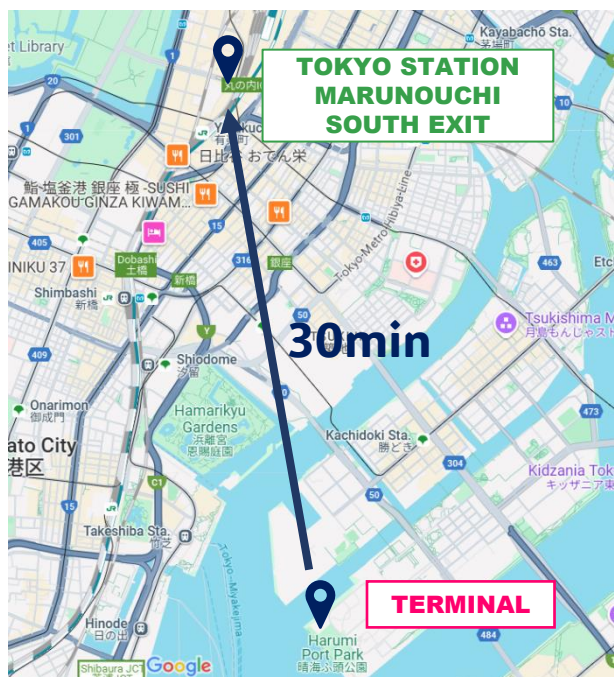

# FREE SHUTTLE BUS

for Passengers and Crews  
1/5(MON)

**HARUMI CRUISE  
TERMINAL**

**Near  
TOKYO STATION  
MARUNOUCHI  
SOUTH EXIT**

**9:30~15:30**

**Every 15~30 minutes**

**NANKO  
PARKING LOT**

**HARUMI CRUISE  
TERMINAL**

## TERMINAL → TOKYO STATION

\*2-3 min walk from Drop-off point to Tokyo station  
\*15 min walk from Tokyo station to Nanko Parking Lot

**Important: Please note that the drop-off and pick-up point are different.**