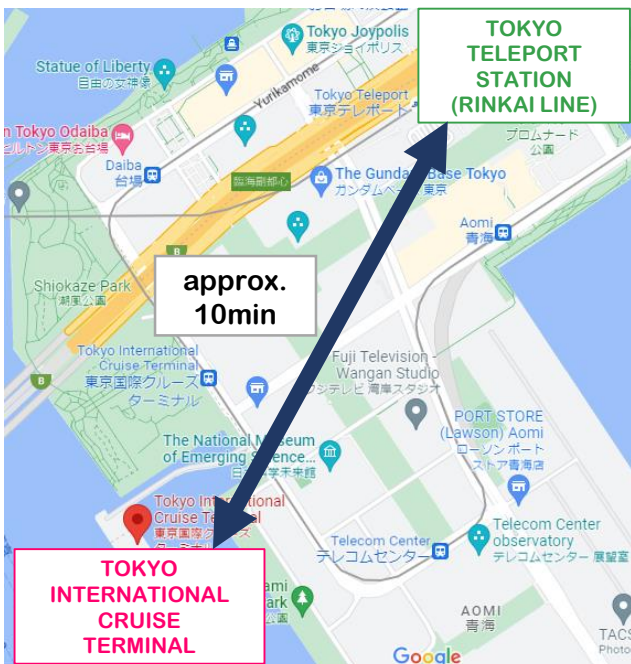

FREE SHUTTLE BUS SERVICE

for **SILVER MUSE (9/26)**
Passengers and Crews

**TOKYO
INTERNATIONAL
CRUISE TERMINAL**

**TOKYO
TELEPORT
STATION
(RINKAI LINE)**

8:30~19:30

Every 30 minutes

**TOKYO
TELEPORT
STATION
(RINKAI LINE)**

**TOKYO
INTERNATIONAL
CRUISE TERMINAL**

8:30~19:30

Every 30 minutes

The bus schedules are subject to change. Please ask the shuttle bus staff for operation status.

Information about TOKYO TELEPORT STATION (RINKAI LINE)

You can go directly to...

**Shibuya St.
(18min.)**

**Shinjuku St.
(24min.)**

**Ikebukuro St.
(29min.)**

Information about Tokyo Waterfront City (TOKYO ODAiBA.net)

English

한국어

中文(繁体)