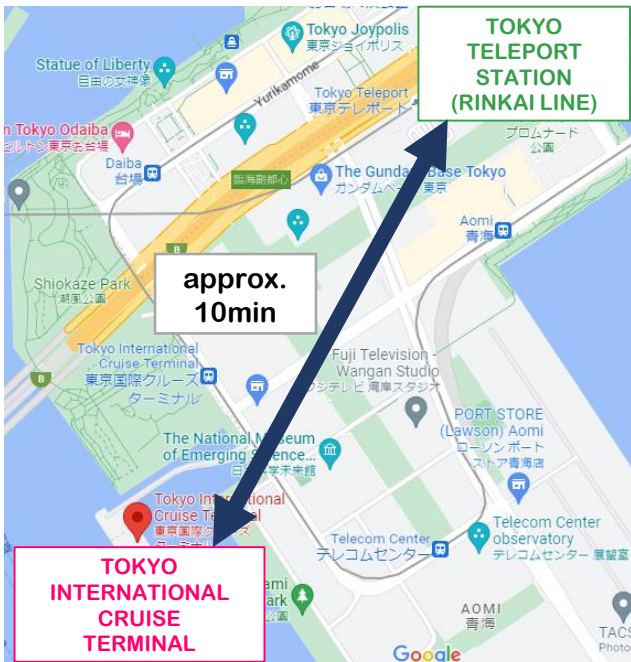

# FREE SHUTTLE BUS SERVICE

for **COSTA Serena (5/4)**  
**Passengers and Crews**

**TOKYO  
INTERNATIONAL  
CRUISE TERMINAL**

**TOKYO  
TELEPORT  
STATION  
(RINKAI LINE)**

**13:00~19:00**

**Every 5~10 minutes**

**TOKYO  
TELEPORT  
STATION  
(RINKAI LINE)**

**TOKYO  
INTERNATIONAL  
CRUISE TERMINAL**

**13:15~19:00**

**Every 5~10 minutes**

The bus schedules are subject to change. Please ask the shuttle bus staff for operation status.

## Information about TOKYO TELEPORT STATION (RINKAI LINE)

You can go directly to...

**Shibuya St.  
(18min.)**

**Shinjuku St.  
(24min.)**

**Ikebukuro St.  
(29min.)**