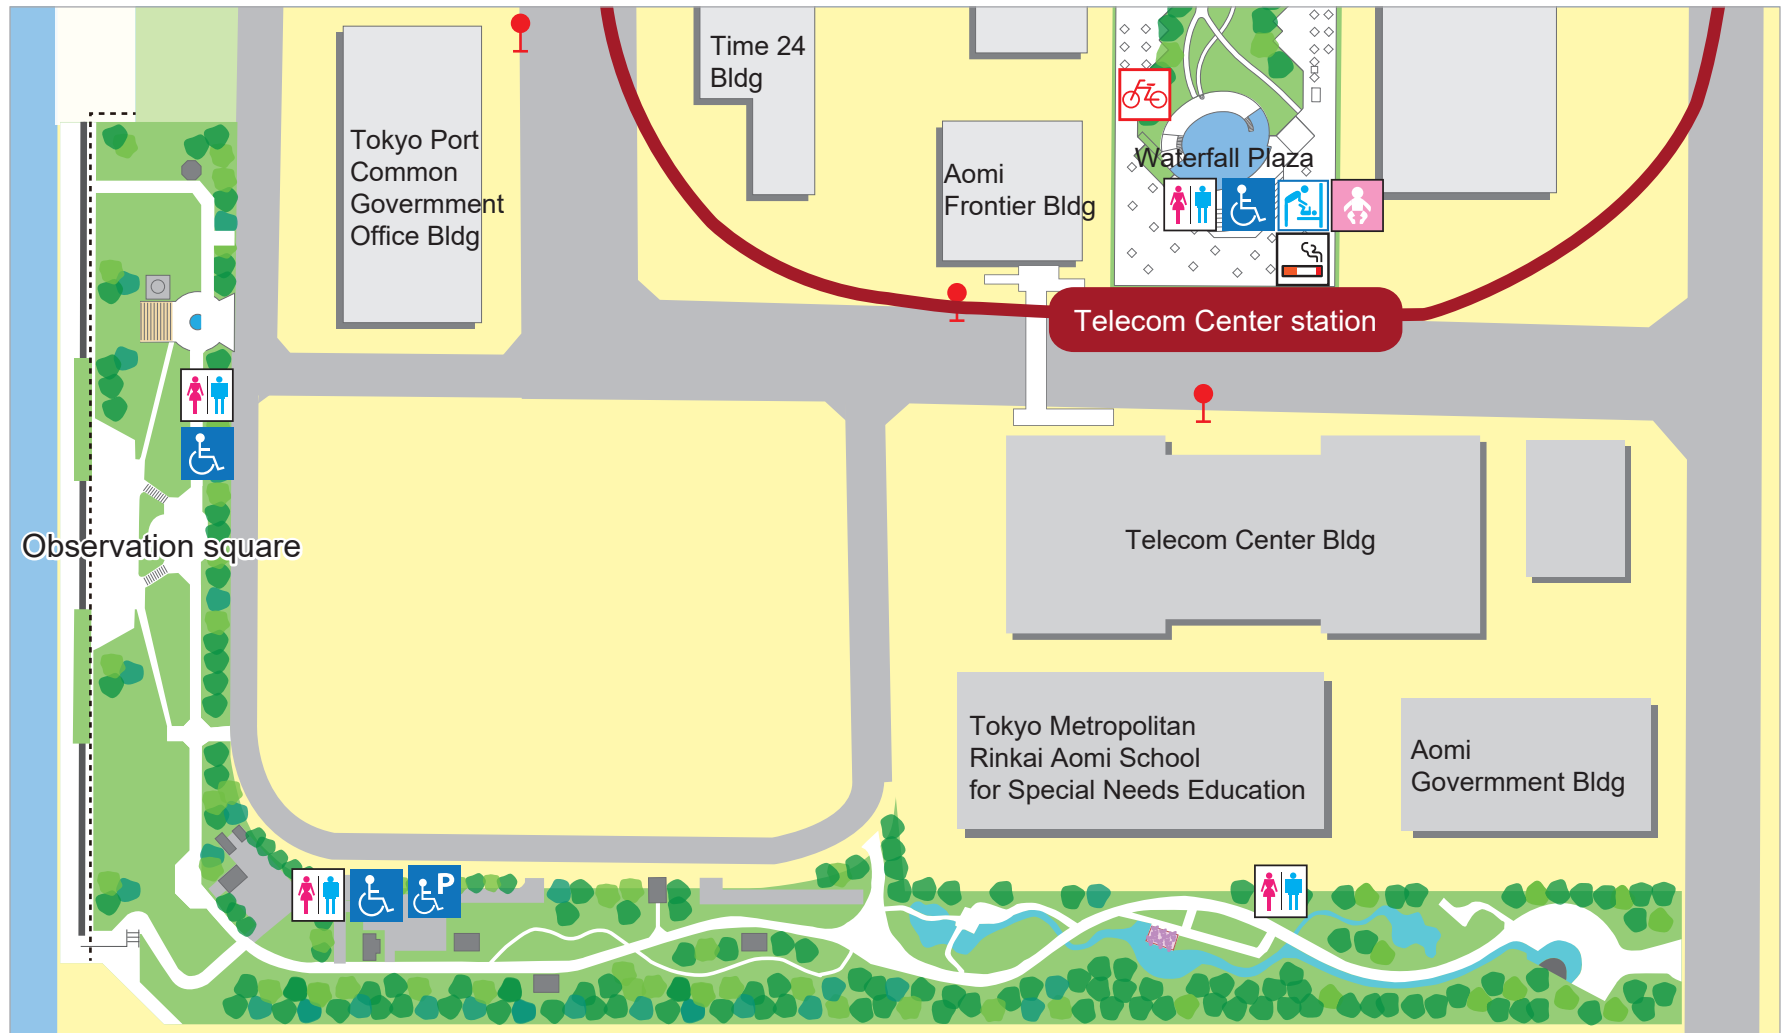

Aomi Minami Port Park (青海南ふ頭公園)

Facilities Guide

Accessible Parking	Baby chair	Community cycle
Toilet	Baby bed	Bus stop
Accessible toilet	Smoking area	

●When using a Accessible parking space for persons with physical disabilities, Please make a contact to a park keeping branch office. (03-5531-0852)
Opening and syutting takes time for about 15 minutes.