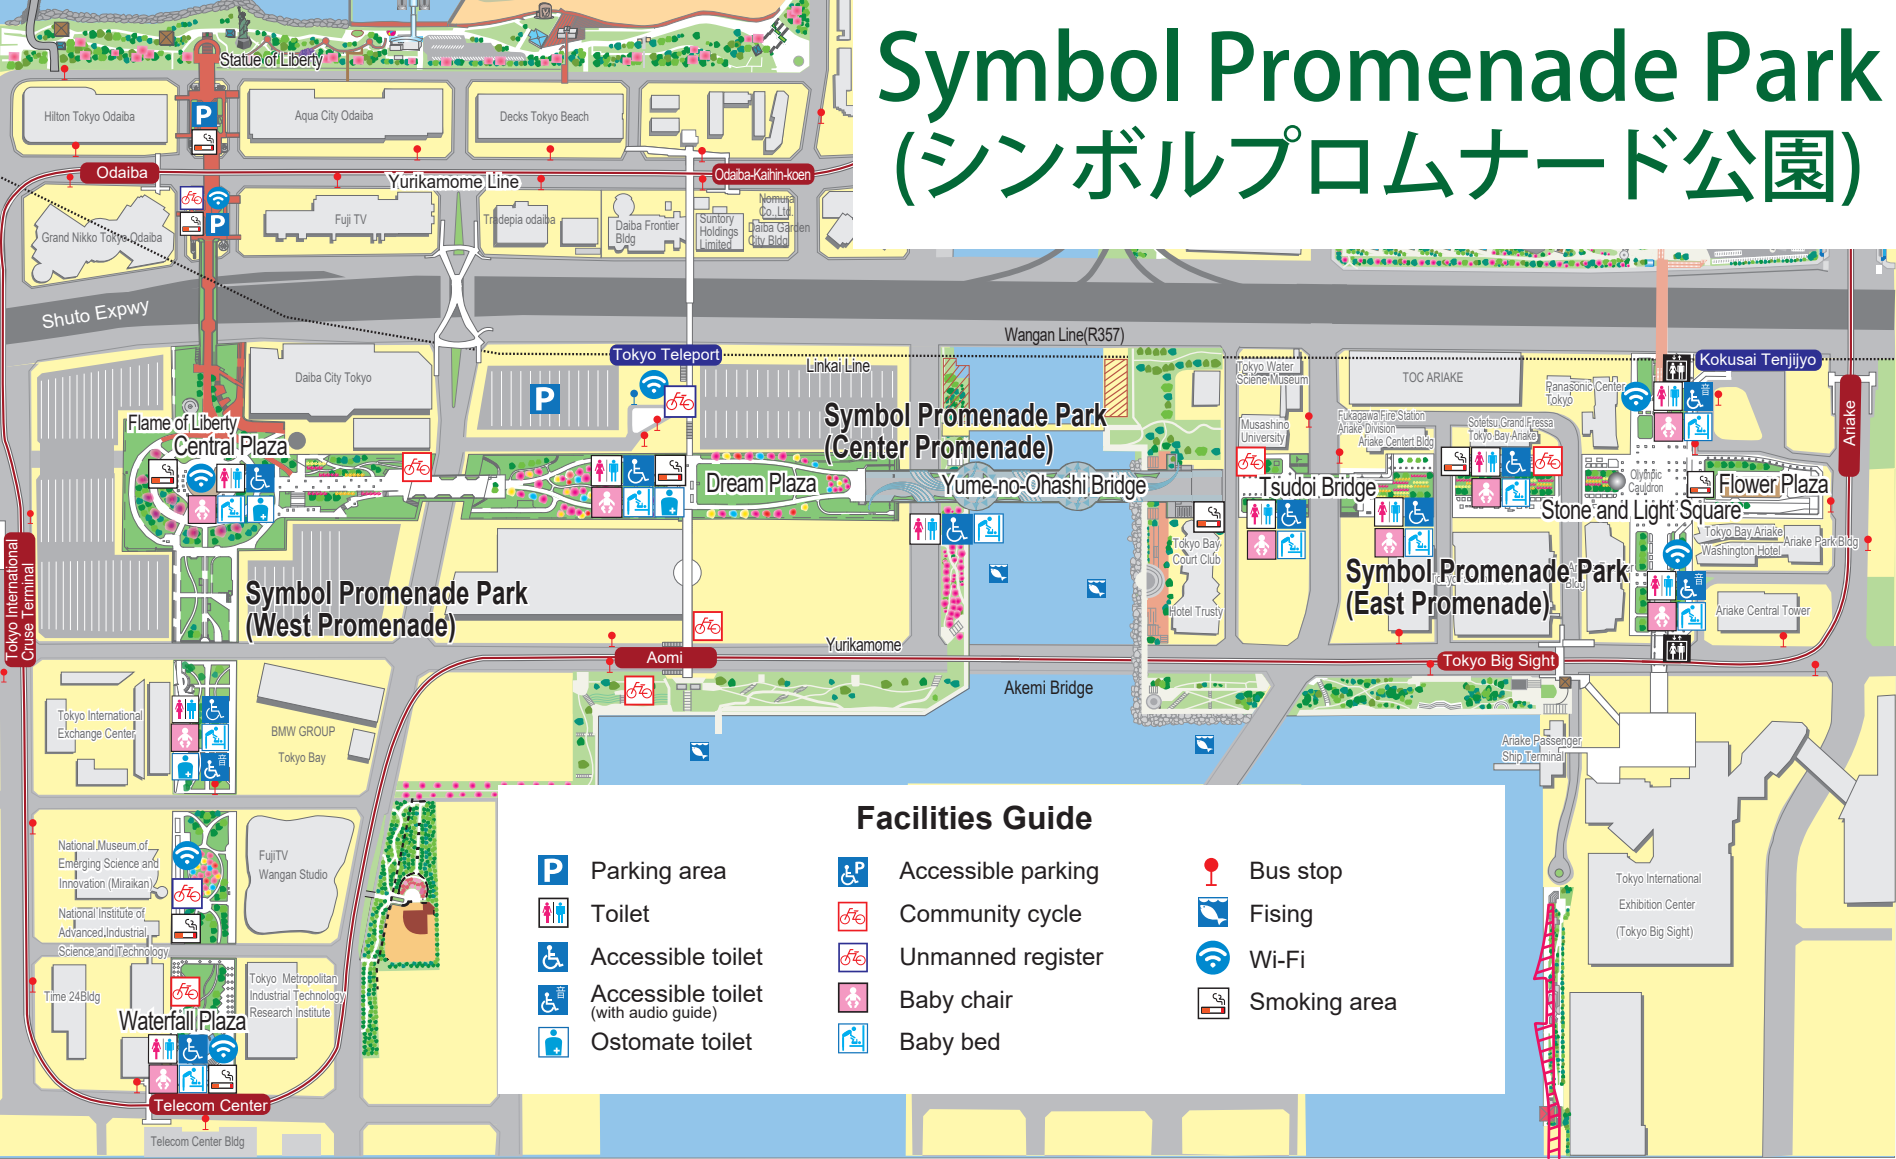

# Symbol Promenade Park (シンボルプロムナード公園)

## Facilities Guide

- |   |                                      |   |                    |  |              |
|---|--------------------------------------|---|--------------------|--|--------------|
|    | Parking area                         |    | Accessible parking |   | Bus stop     |
|    | Toilet                               |    | Community cycle    |   | Fishing      |
|    | Accessible toilet                    |    | Unmanned register  |   | Wi-Fi        |
|   | Accessible toilet (with audio guide) |   | Baby chair         |  | Smoking area |
|  | Ostomate toilet                      |  | Baby bed           |  |              |