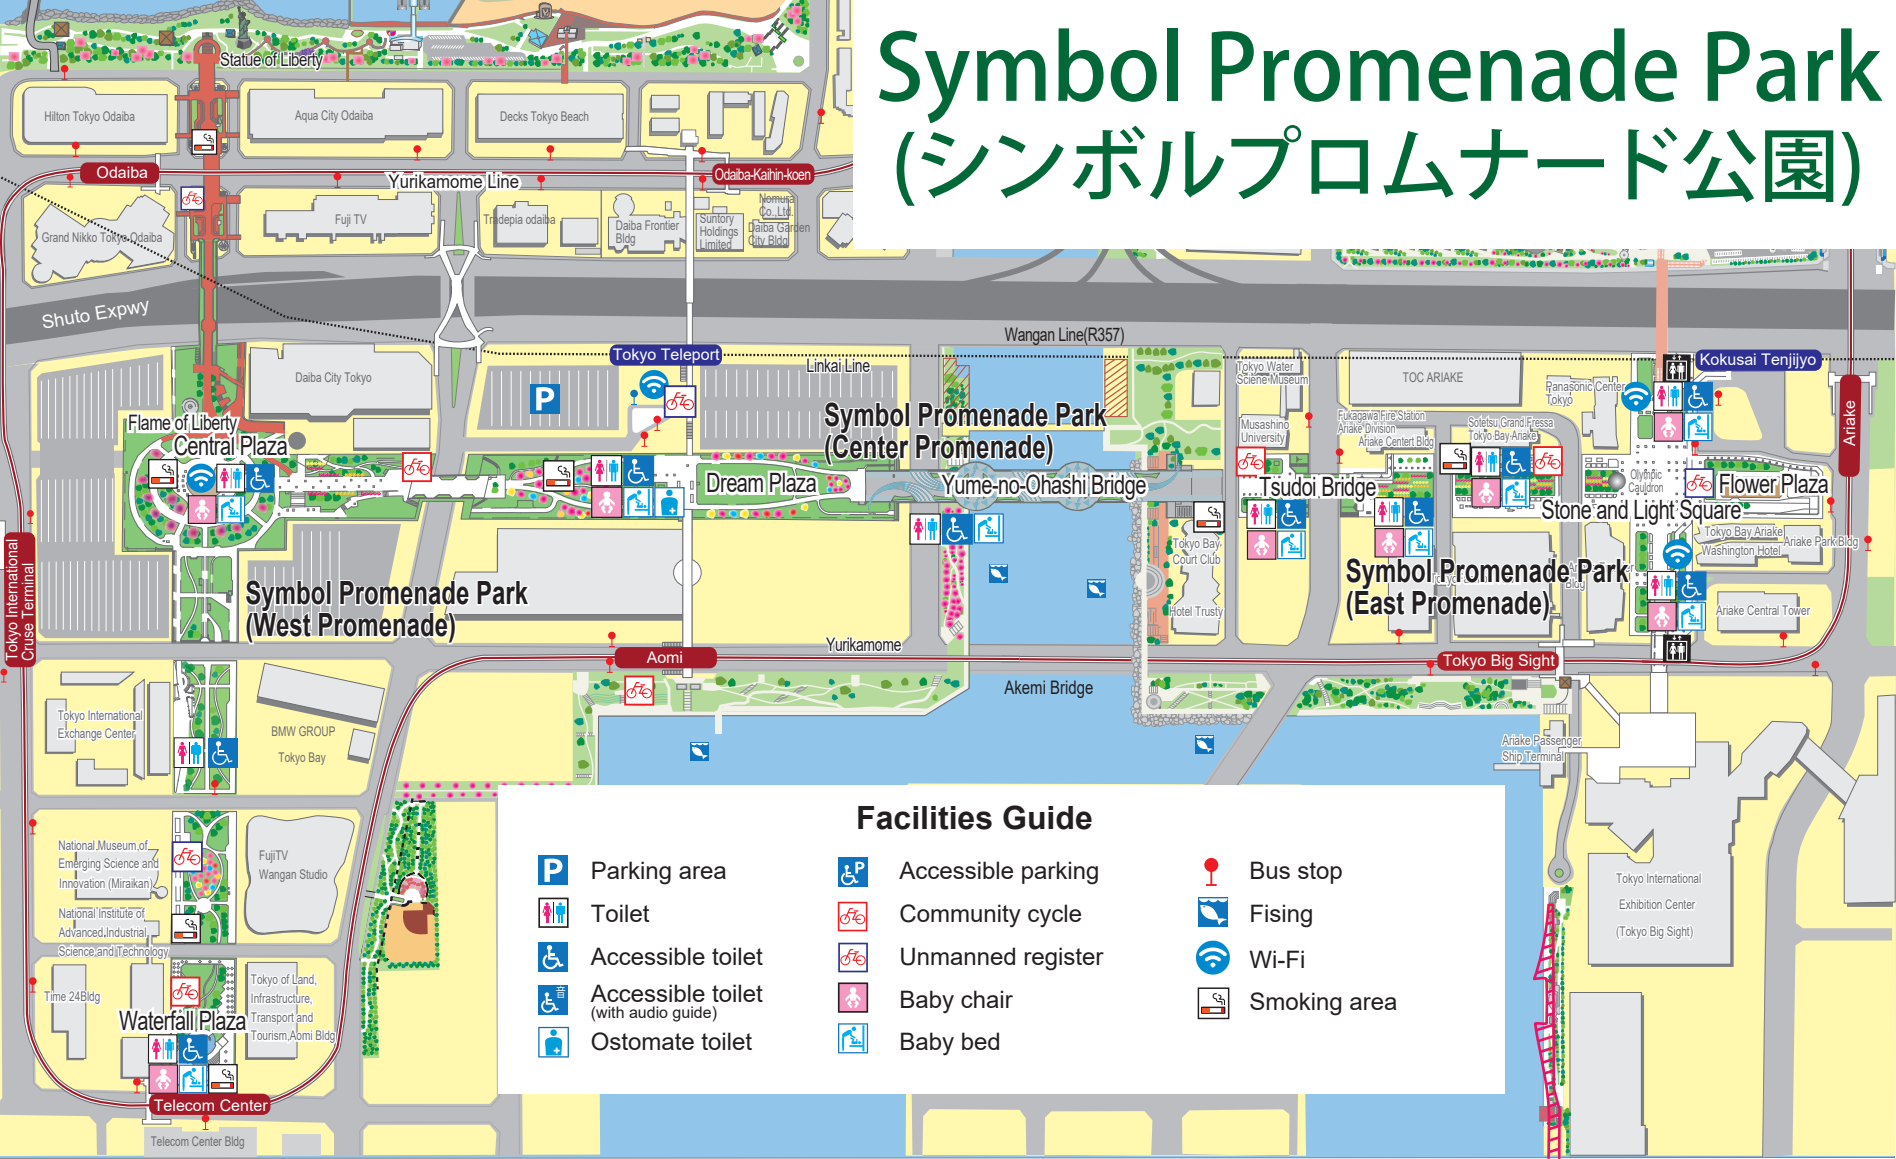

# Symbol Promenade Park (シンボルプロムナード公園)

### Facilities Guide

	Parking area		Accessible parking		Bus stop
	Toilet		Community cycle		Fishing
	Accessible toilet		Unmanned register		Wi-Fi
	Accessible toilet (with audio guide)		Baby chair		Smoking area
	Ostomate toilet		Baby bed		