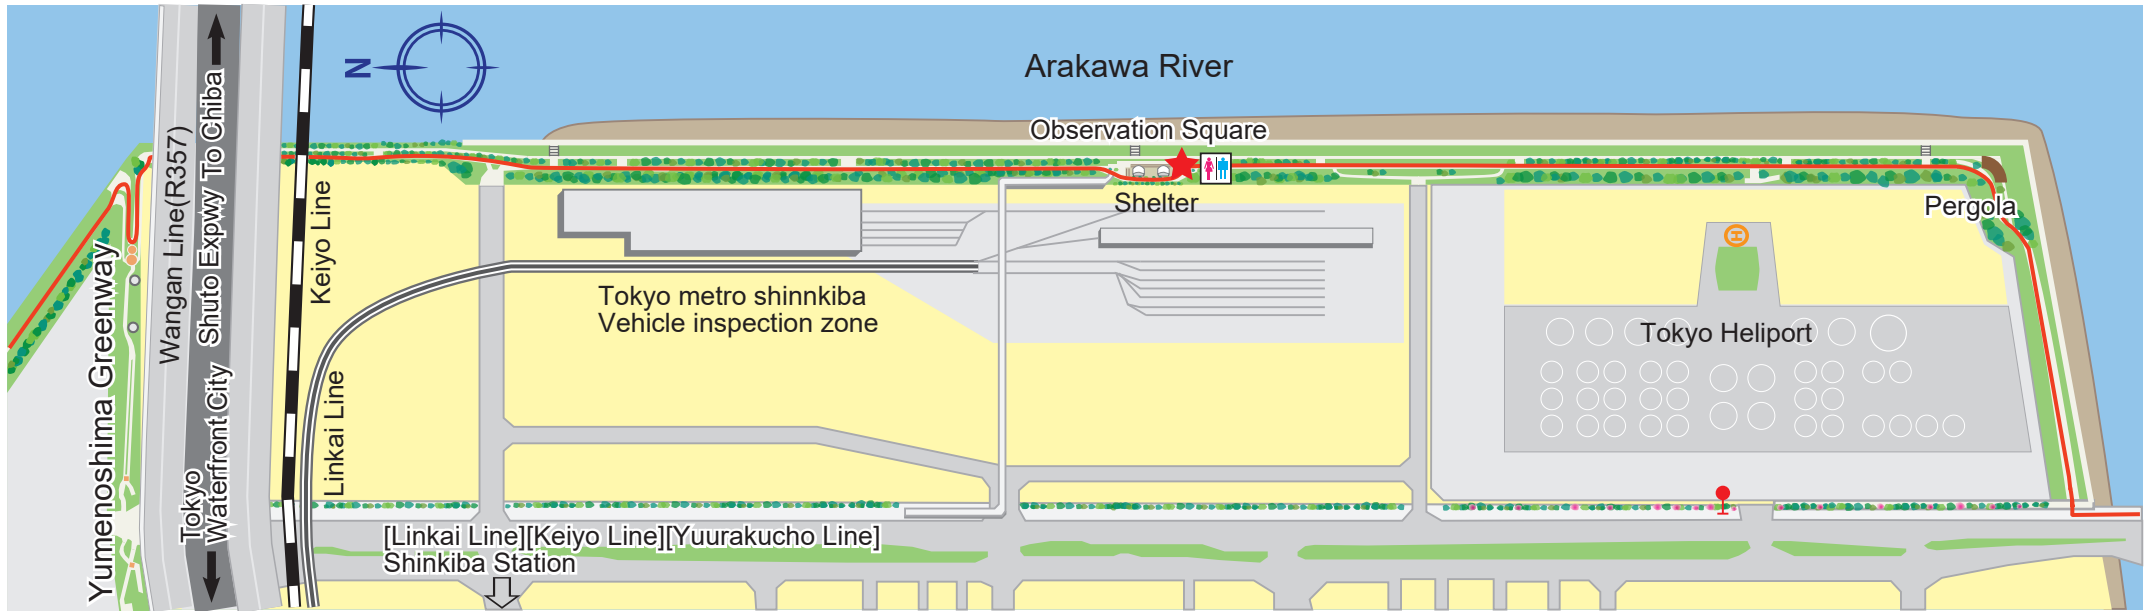

# Shinkiba Greenway(新木場緑道公園)

Facilities Guide	
 Toilet	 Cycling Road
 Bus stop	 Opinion box