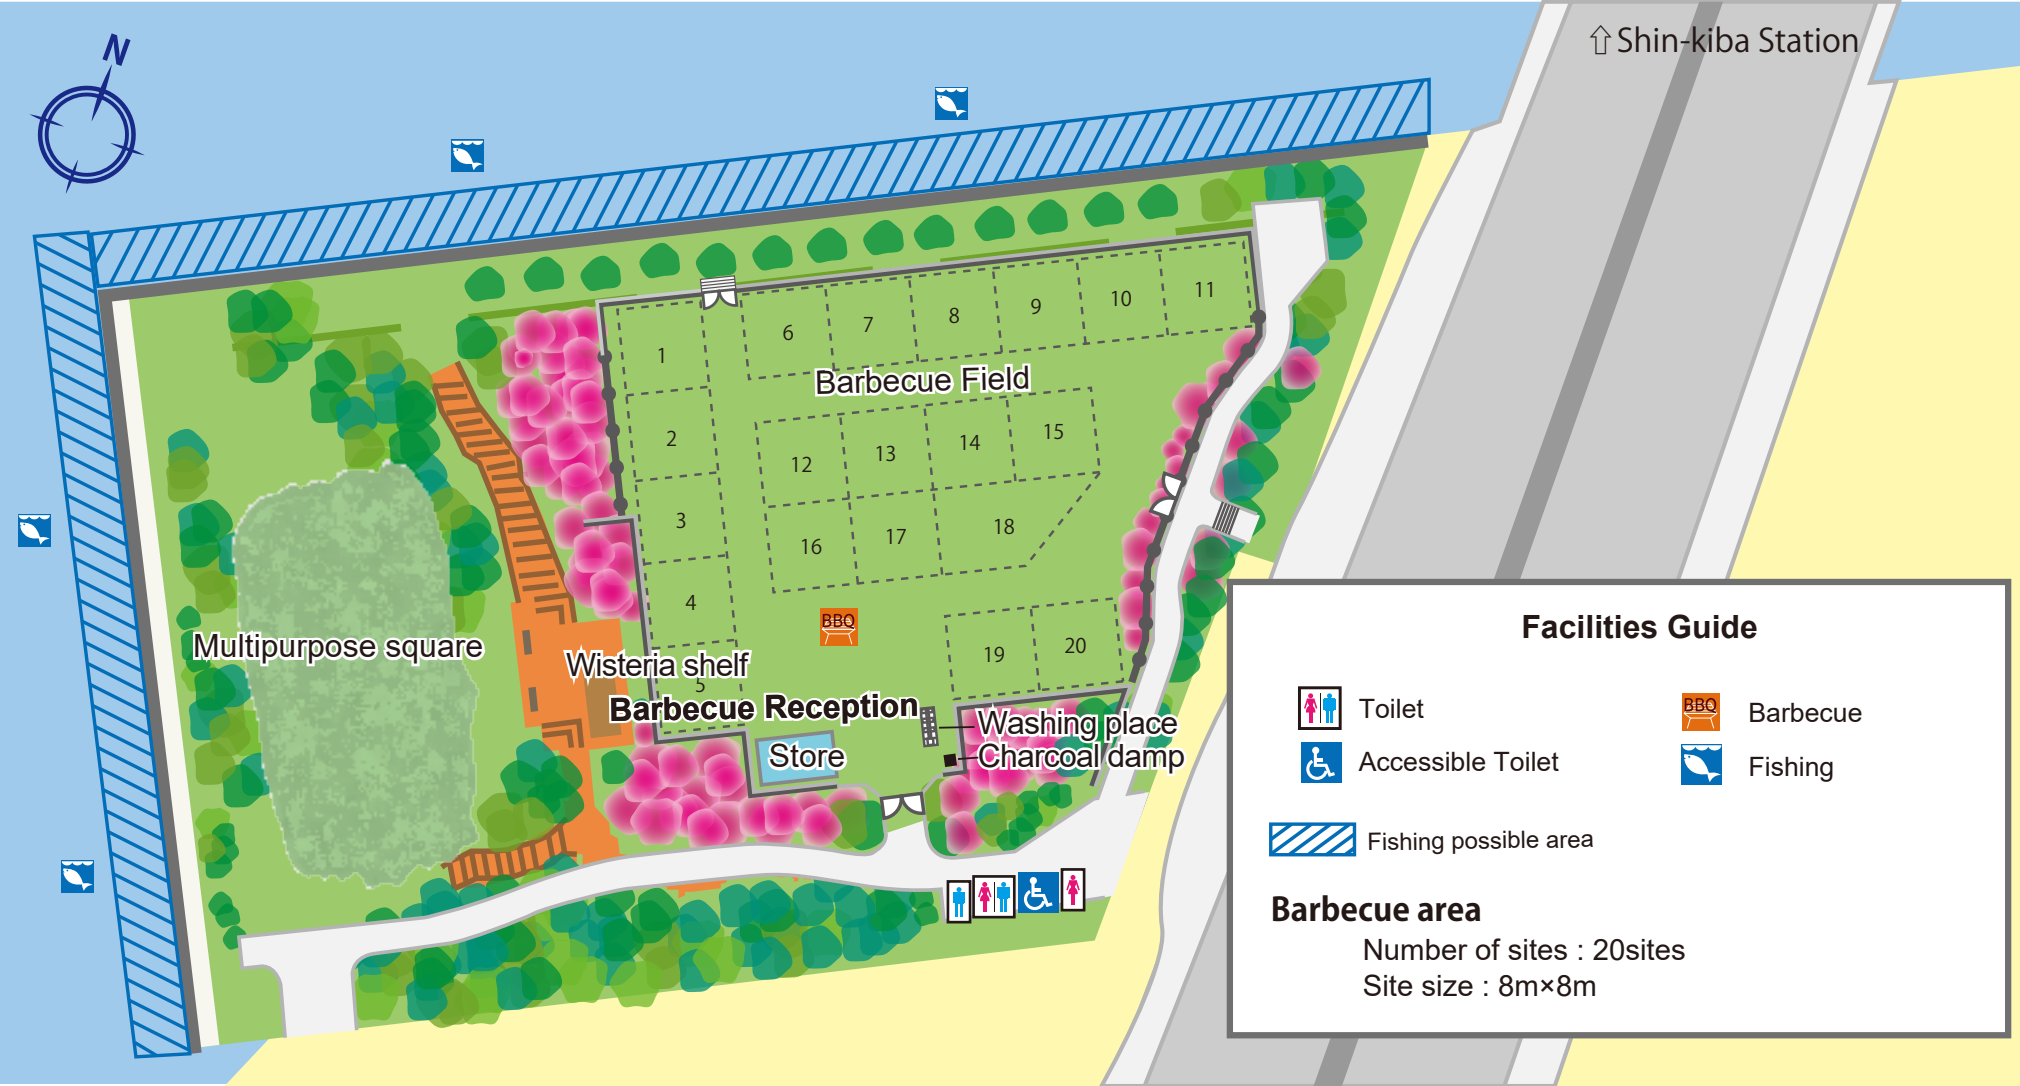

# Shin-kiba Park(新木場公園)

↑ Shin-kiba Station

### Facilities Guide

- Toilet
- Accessible Toilet
- Barbecue
- Fishing

Fishing possible area

### Barbecue area

Number of sites : 20sites  
 Site size : 8m×8m